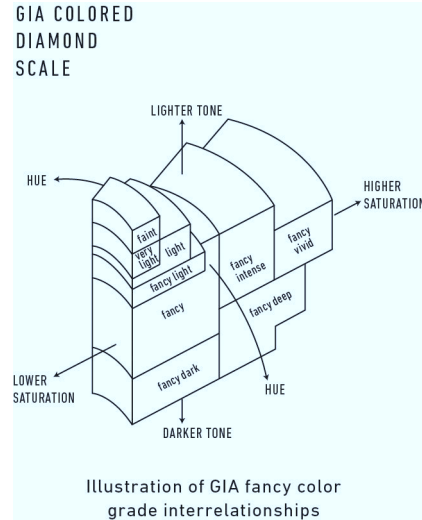

GIA COLORED DIAMOND REPORT

September 10, 2014
Report Type ..... Identification and Origin Report
GIA Report Number 6167144705
Shape and Cutting Style ..... Pear Brilliant
Measurements ..... 4.18 x 2.96 x 1.79 mm
Carat Weight ..... 0.13 carat
Color Grade ..... Fancy Intense Pink
Color Origin ..... Natural
Color Distribution ..... Even
Inscription(s): GIA 6167144705

ADDITIONAL INFORMATION

The results documented in this report refer only to the diamond described, and were obtained using the techniques and equipment used by GIA at the time of examination. This report is not a guarantee or valuation. For additional information and important limitations and disclaimers, please see www.gia.edu/terms or call +1 800 421 7250 or +1 760 603 4500. ©2014 Gemological Institute of America, Inc.

reportcheck.gia.edu